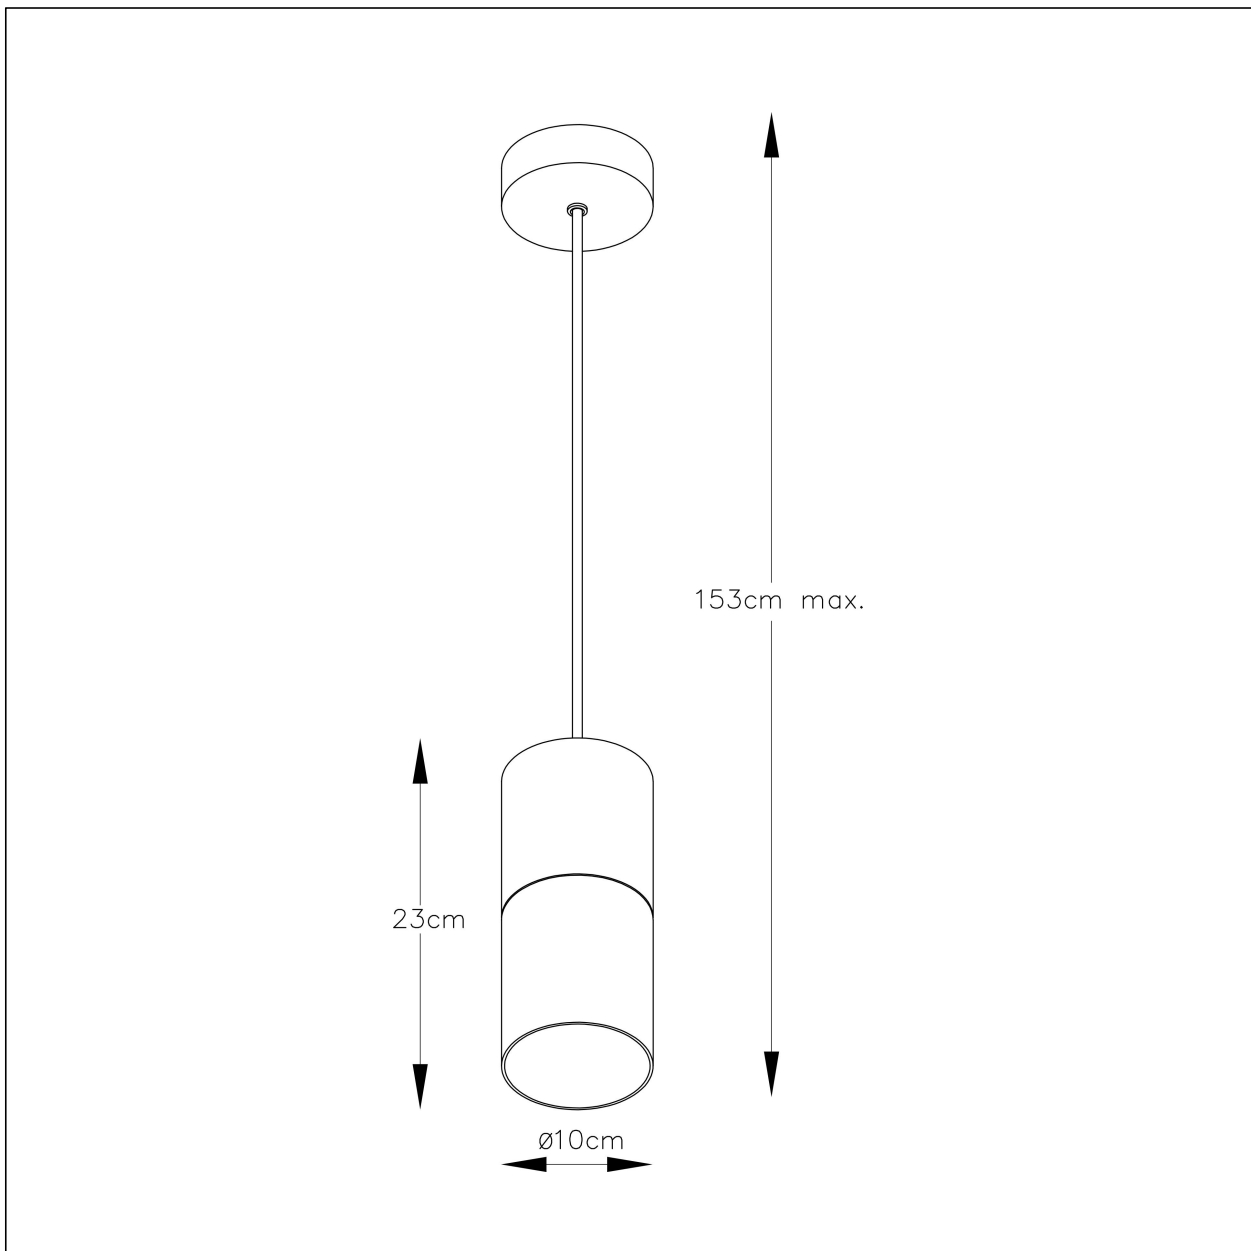

ZINO

Item number : 74410/01/62

EAN code :5411212740892

For more specifications of this product please visit

www.lucide.com